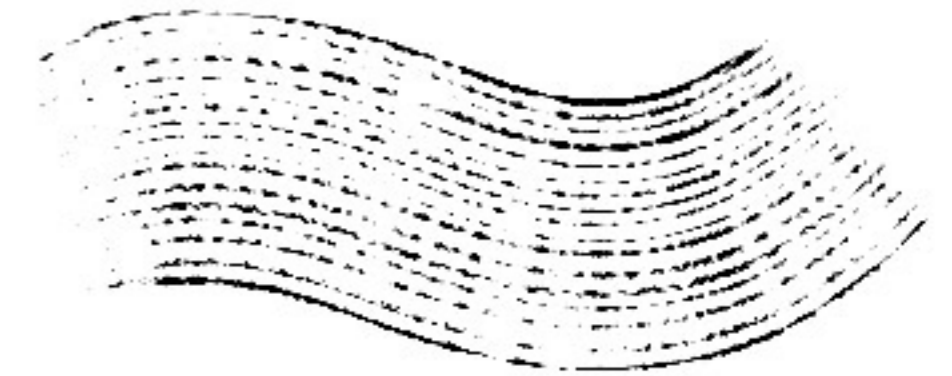

KYLE'S **ULTIMATE** RAKE BRUSHES

FOR PHOTOSHOP CS5, CS6 & CC

BIG BASIC

BIG BASIC
NO FLOW

BREAK 1

BREAK 2

DOTTY