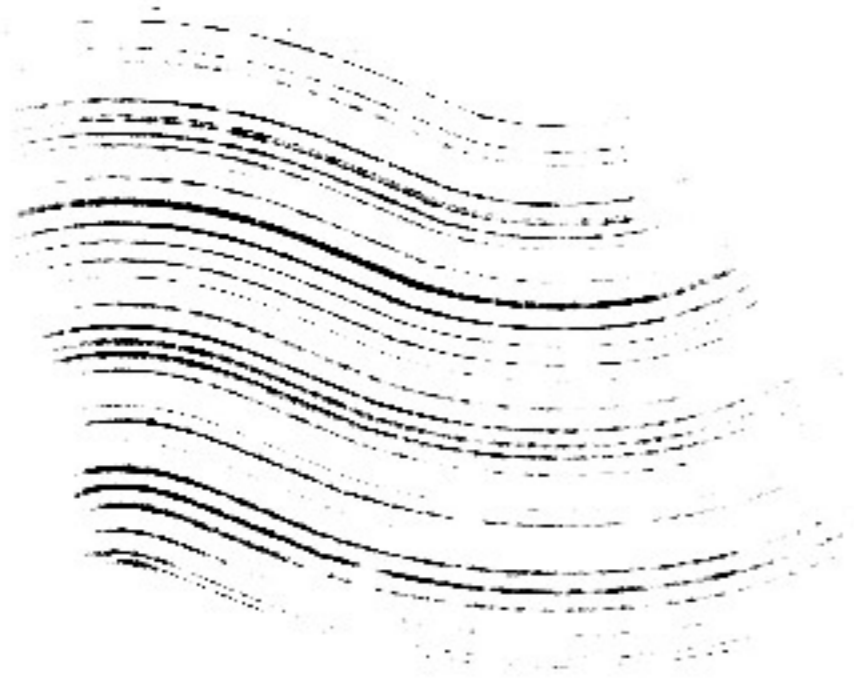

KYLE'S **ULTIMATE** RAKE BRUSHES

FOR PHOTOSHOP CS5, CS6 & CC

PHAT

ZOOM

PRESSURE

PRESSURE 2

ROUGH

SKINNY