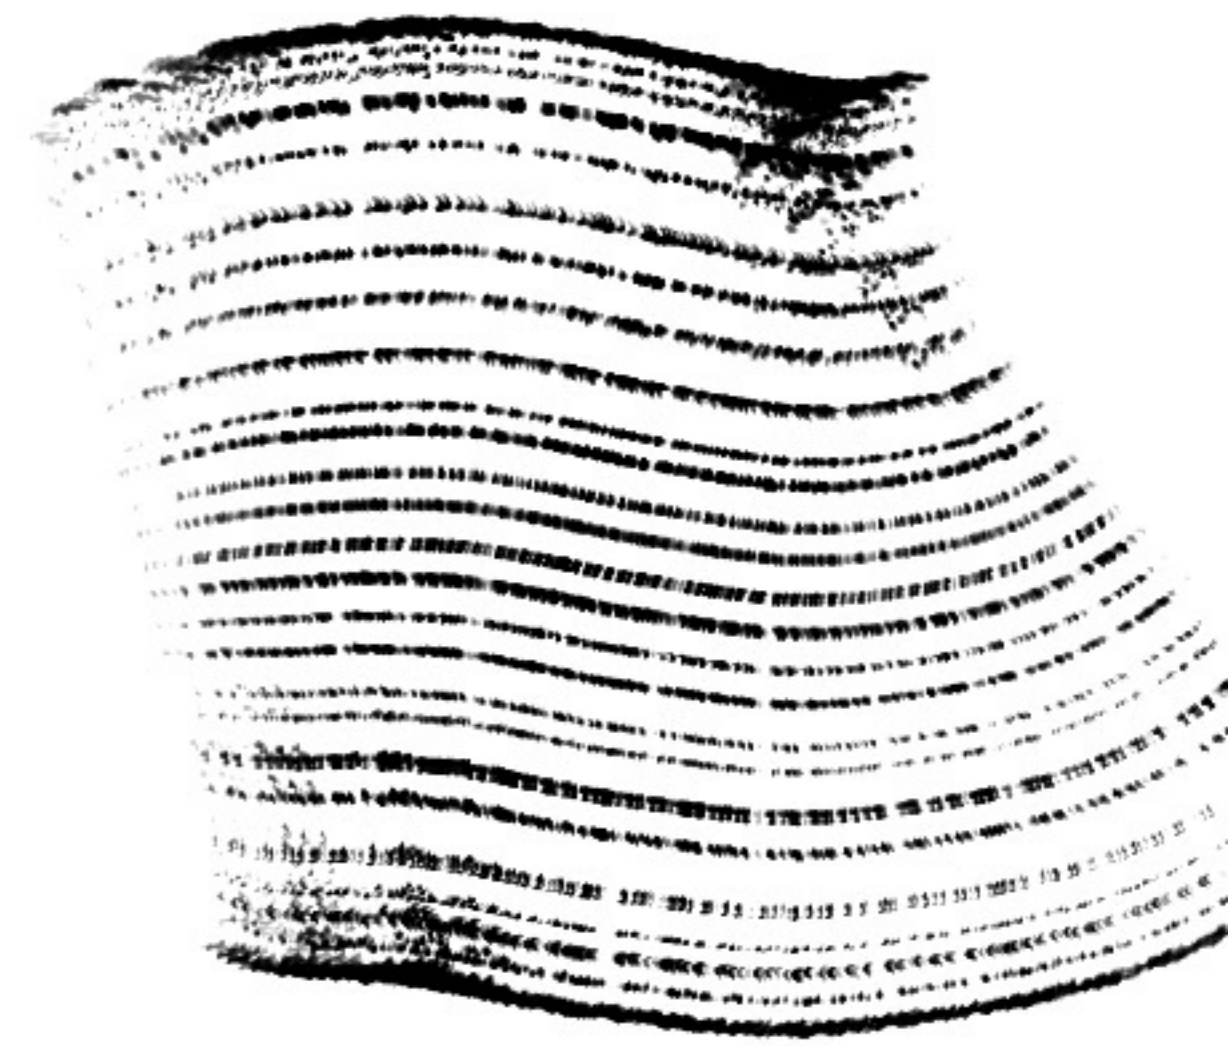

FOR PHOTOSHOP CS5, CS6 & CC

SPARSE
ROUGH

THROUGH

TILT 1

TILT
VARIABLE

VARIANT

VINYL GRIT

WIDE