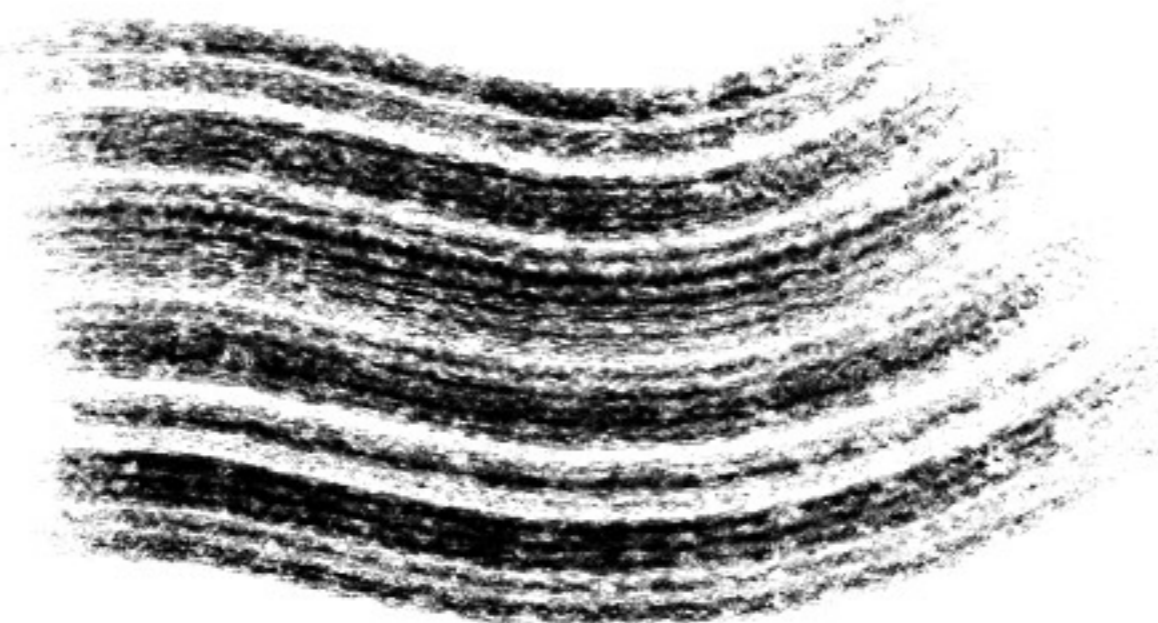

KYLE'S **ULTIMATE** RAKE BRUSHES

FOR PHOTOSHOP CS5, CS6 & CC

BIG BASIC

BIG BASIC
NO FLOW

BREAK 1

BREAK 2

DOTTY

EXTRA HEAVY
VARIABLE