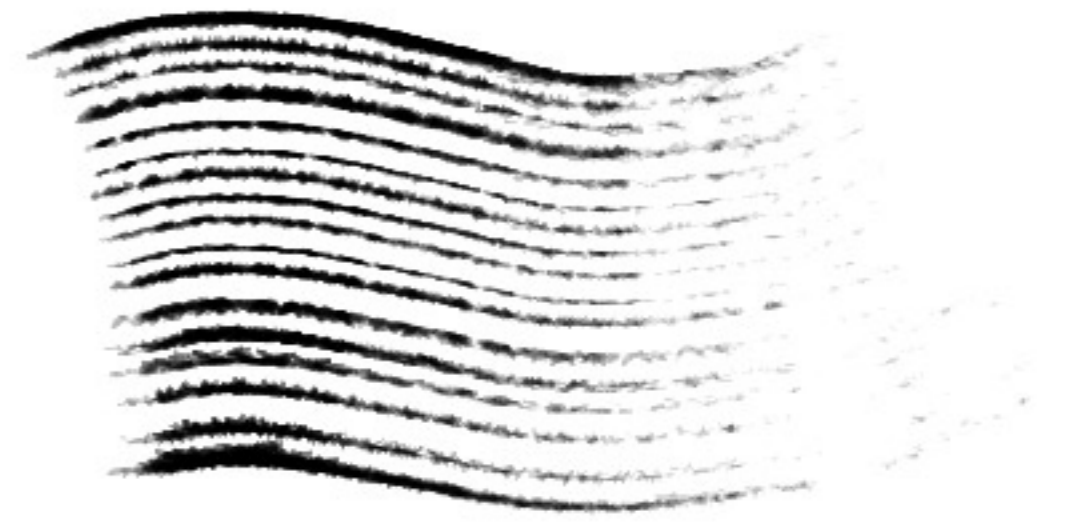

KYLE'S **ULTIMATE** RAKE BRUSHES

FOR PHOTOSHOP CS5, CS6 & CC

BIG BASIC

BIG BASIC
NO FLOW

BREAK 1

BREAK 2

DOTTY