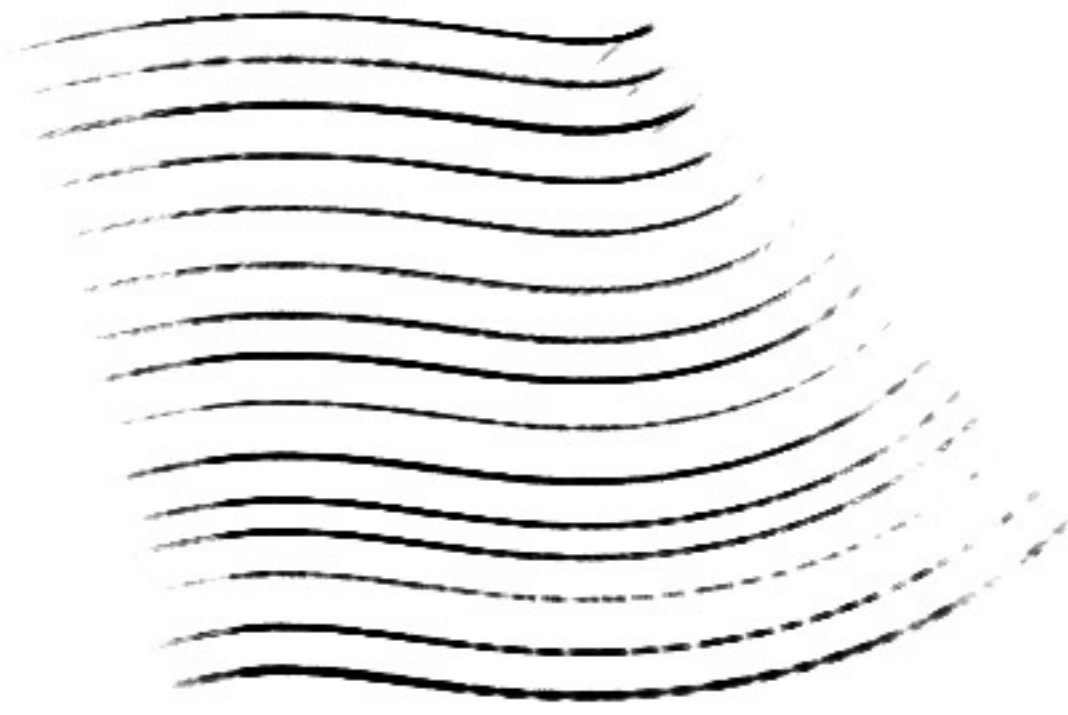

KYLE'S **ULTIMATE** RAKE BRUSHES

FOR PHOTOSHOP CS5, CS6 & CC

BIG BASIC

BIG BASIC
NO FLOW

BREAK 1

BREAK 2

DOTTY

EXTRA HEAVY
VARIABLE